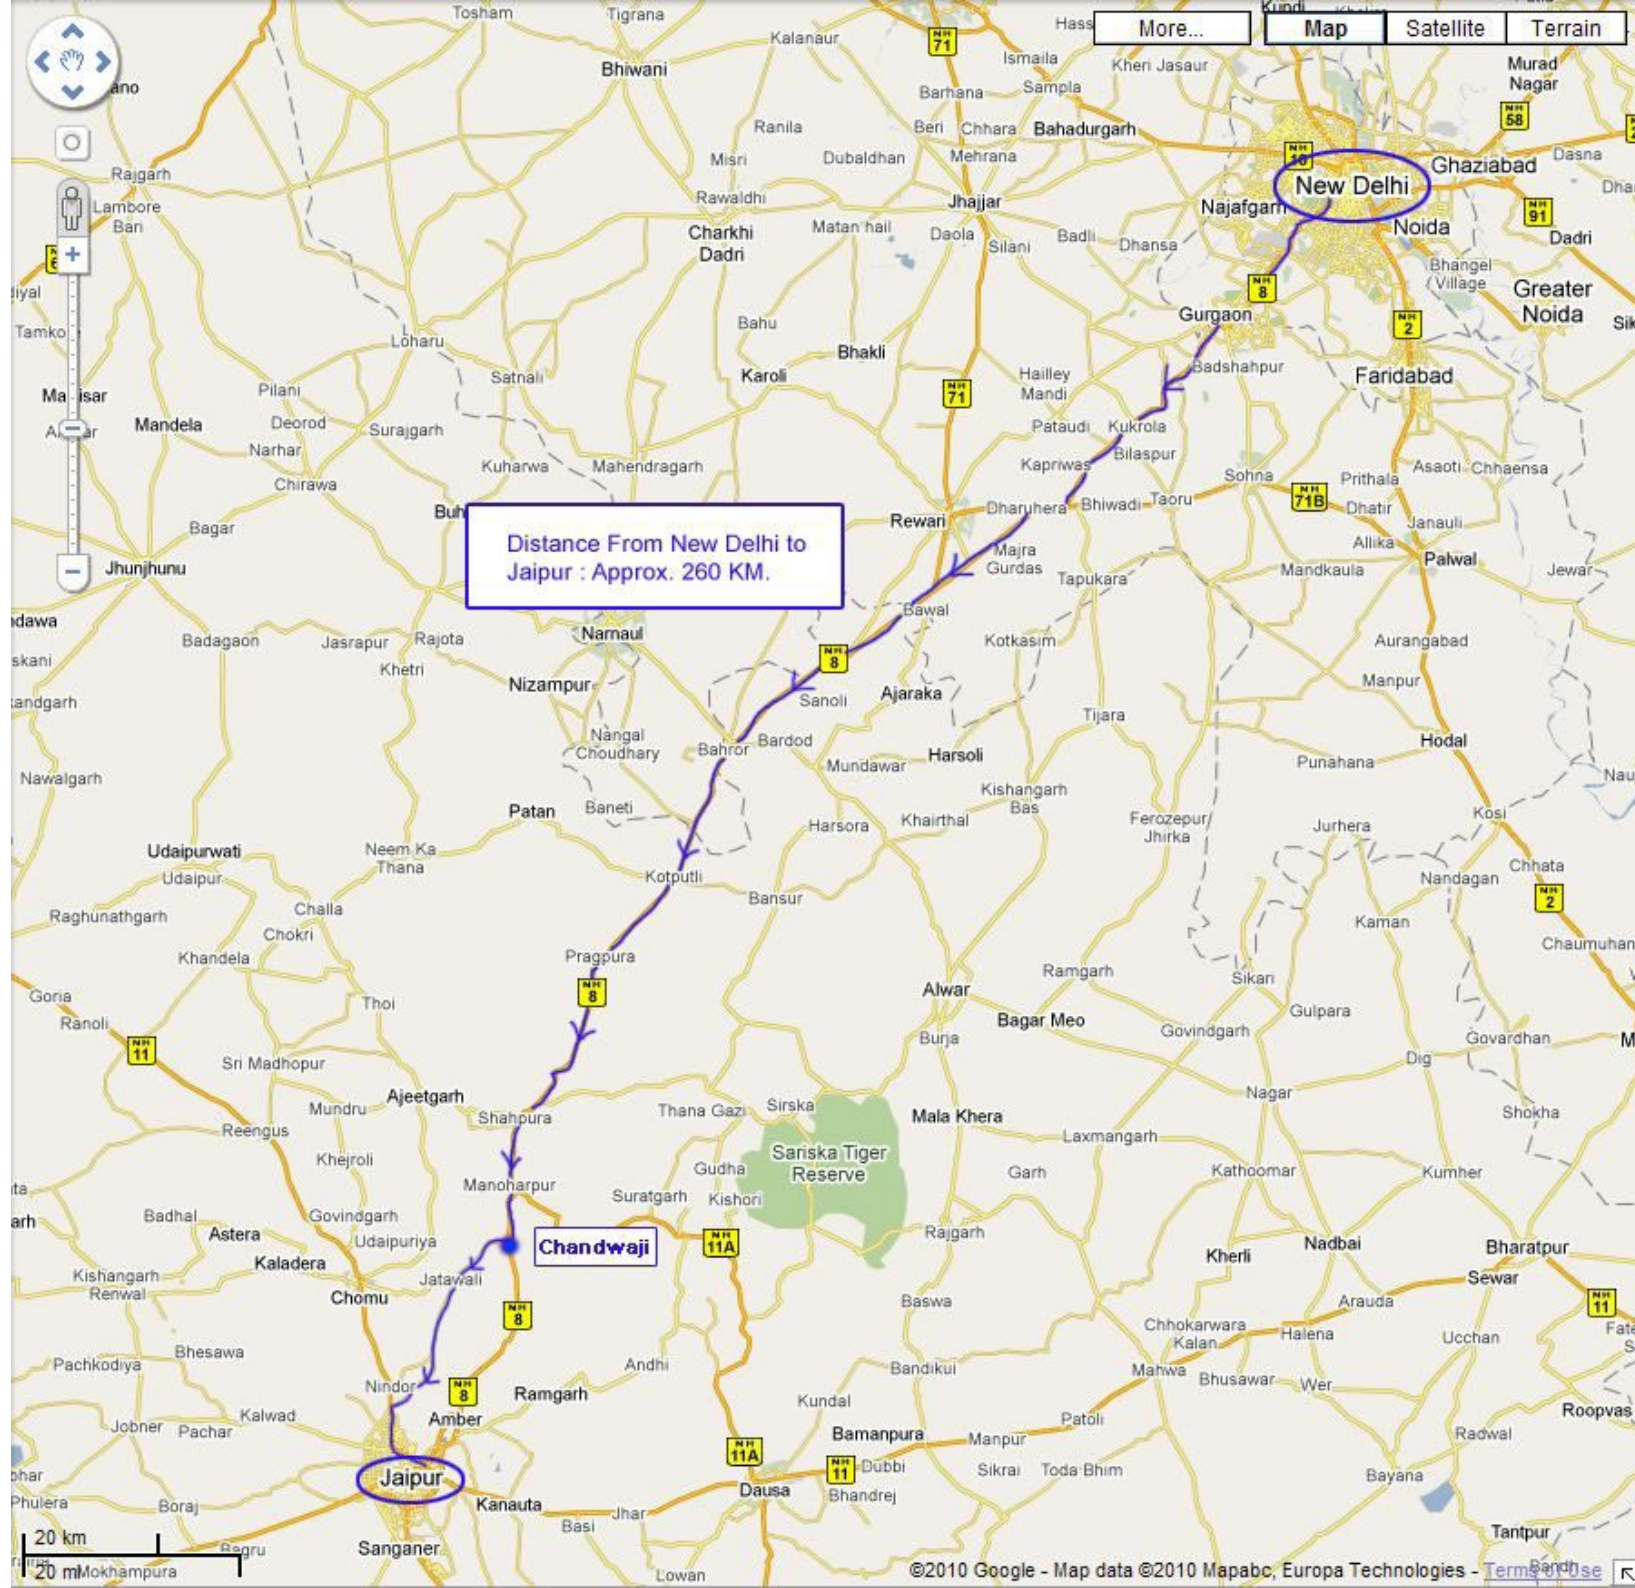

Distance Map

From New Delhi To Jaipur

Distance From New Delhi to Jaipur : Approx. 260 KM.

20 km
20 miles