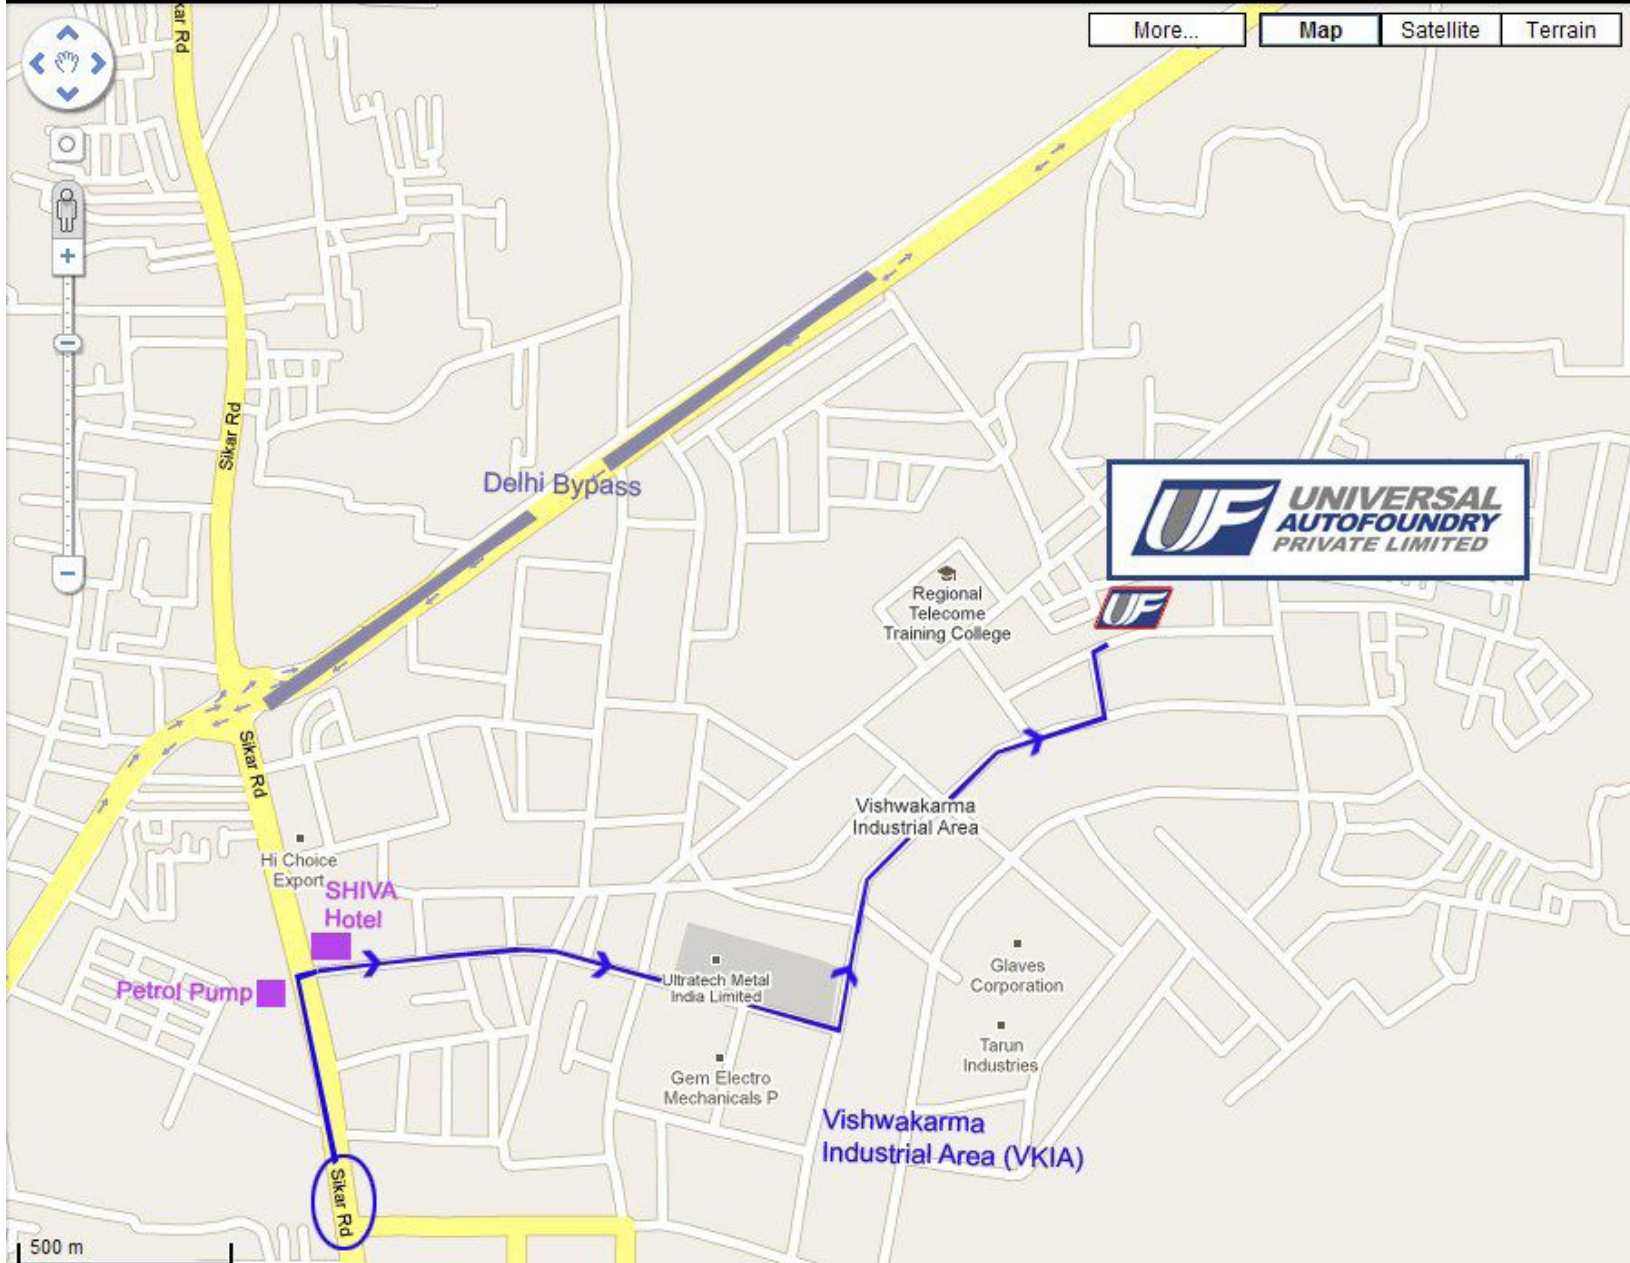

Distance Map

From Jaipur Railway Station to Universal Autofoundry

Krishna Palace

Gulab Udyan

Balhan Marg

Residency

Bhawani Singh Highway

Hotel Umaid Bhawan Jaipur

Kantichandra Rd

Jangleshwar Ji Temple

Budget Hotels in Jaipur

Moti Mahal Cinema

Teej

Hotel Station View

Hotel Maya Intercontinental

Hotel Maharani Palace

RAILWAY STATION

Anand

Poongla Jain Mandir

Adarsh Plaza

Dhamu And Company

Station Rd

MI Rd

Ganga Towers

©2010 Google

More...

Map

More... Map Satellite Terrain

Regional
Telecome
Training College

Vishwakarma
Industrial Area

Glaves
Corporation

Tarun
Industries