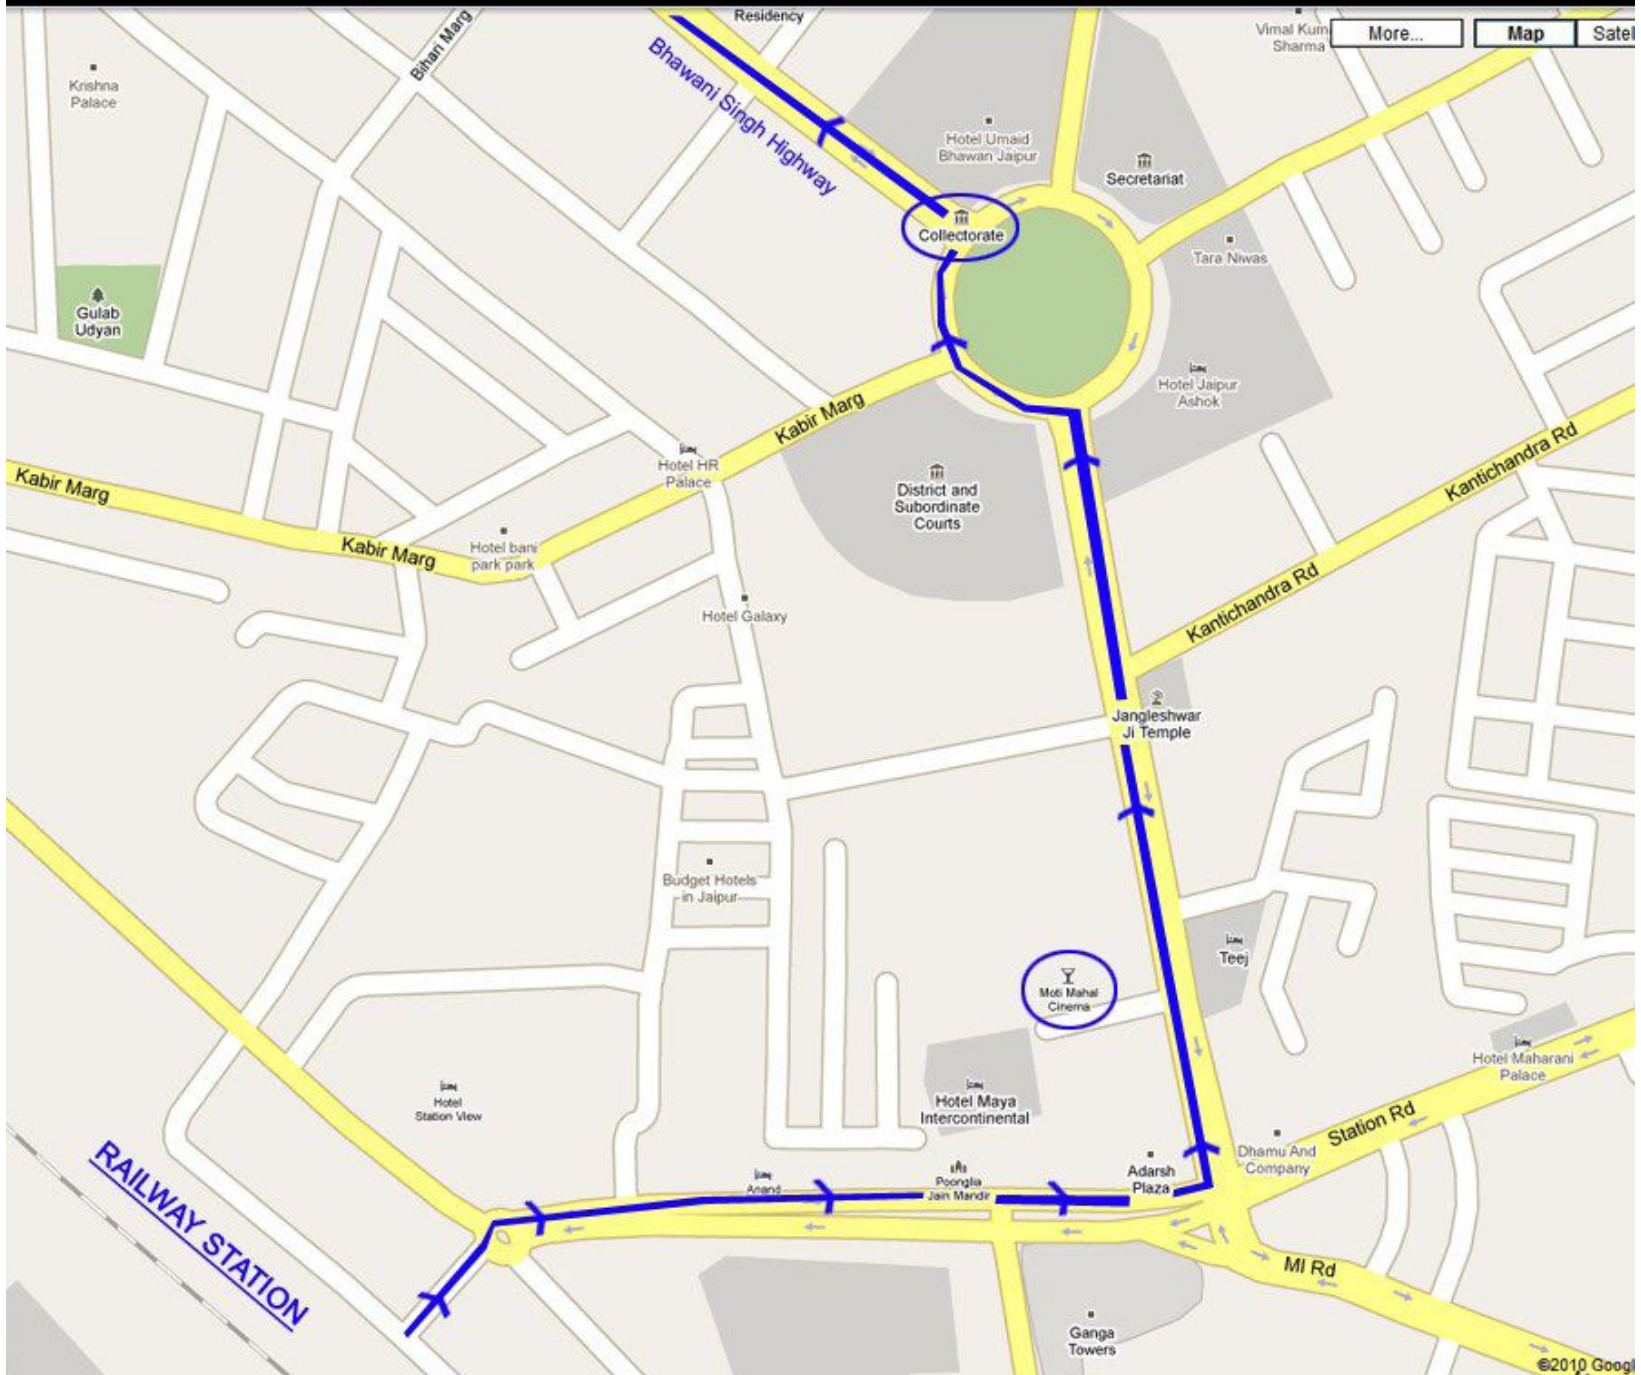

Distance Map

From Jaipur Railway Station to Universal Autofoundry

Krishna Palace

Gulab Udyan

Balhan Marg

Residency

Bhawani Singh Highway

Hotel Umaid Bhawan Jaipur

Kantichandra Rd

Jangleshwar Ji Temple

Budget Hotels in Jaipur

Moti Mahal Cinema

Teej

Hotel Station View

Hotel Maya Intercontinental

Hotel Maharani Palace