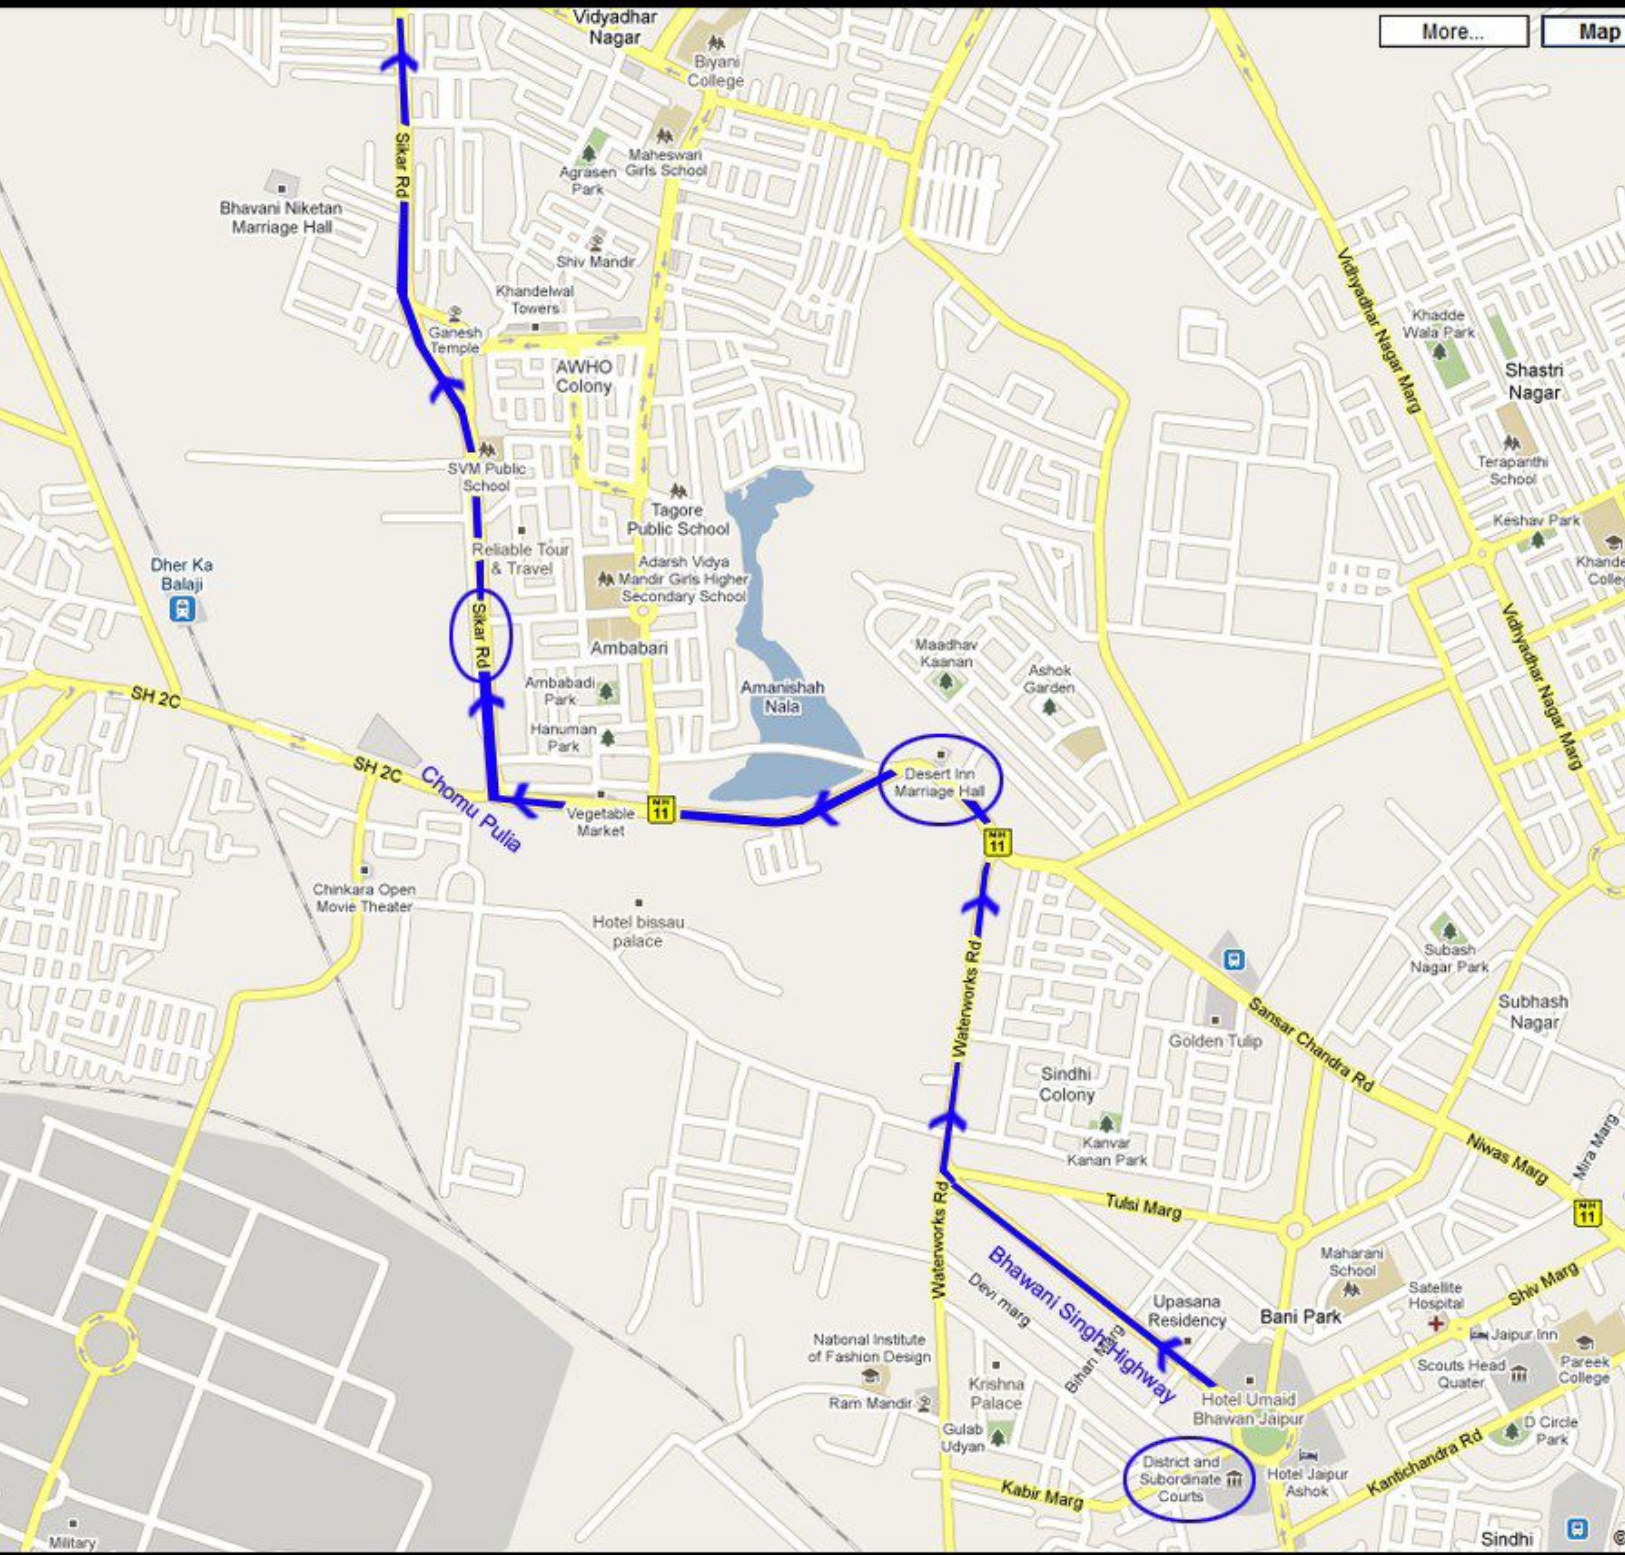

Kantichandra Rd

Jangleshwar Ji Temple

Budget Hotels in Jaipur

Moti Mahal Cinema

Teej

Hotel Station View

Hotel Maya Intercontinental

Hotel Maharani Palace

RAILWAY STATION

Anand

Poongla Jain Mandir

Adarsh Plaza

Dhamu And Company

Station Rd

MI Rd

Ganga Towers

©2010 Google

More...

Map

More... Map Satellite Terrain

Regional
Telecome
Training College

Vishwakarma
Industrial Area

Glaves
Corporation

Tarun
Industries

Sikar Rd

500 m