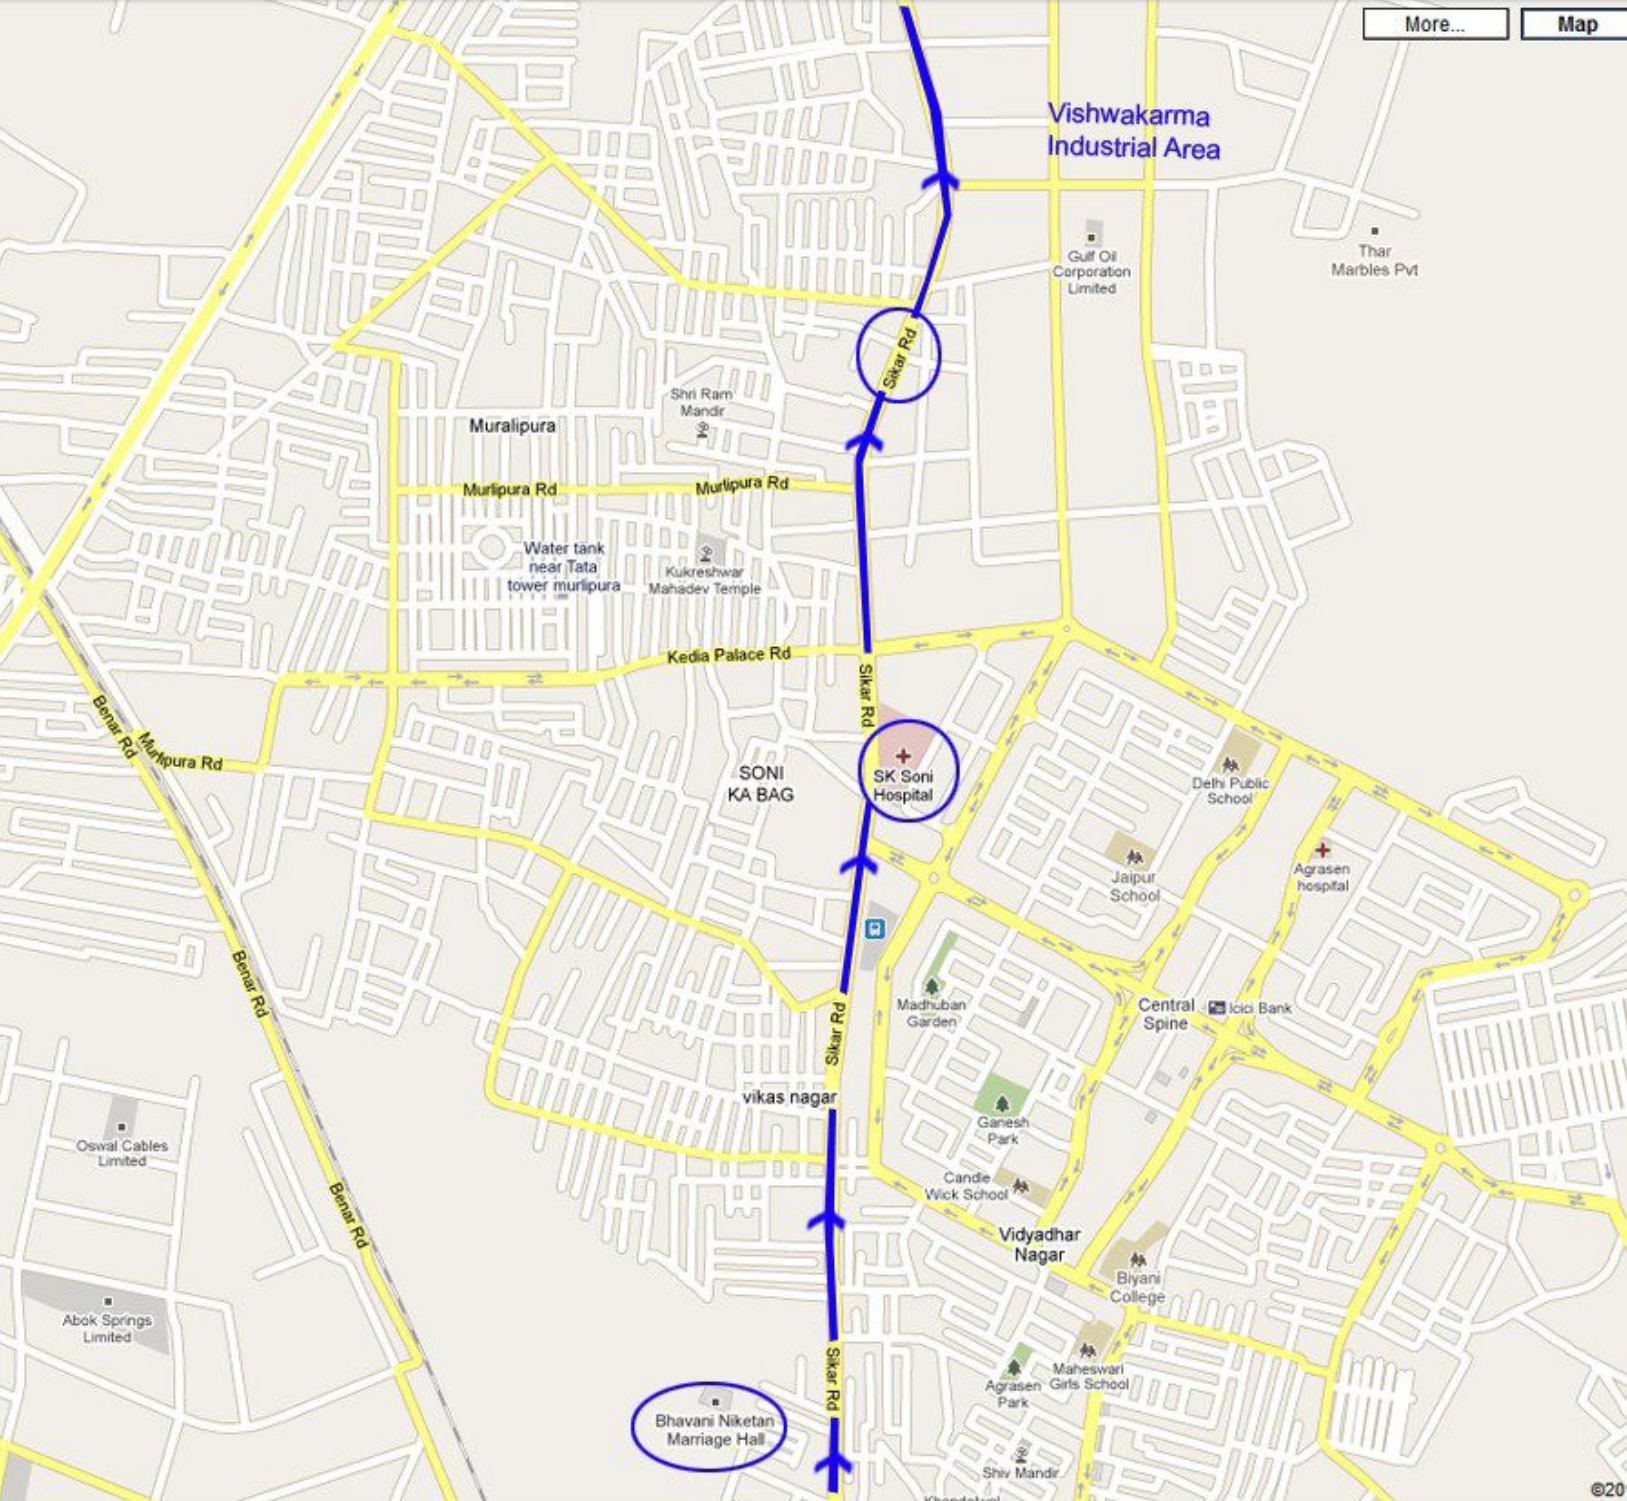

Kantichandra Rd

Jangleshwar Ji Temple

Budget Hotels in Jaipur

Moti Mahal Cinema

Teej

Hotel Station View

Hotel Maya Intercontinental

Hotel Maharani Palace

RAILWAY STATION

Anand

Poongla Jain Mandir

Adarsh Plaza

Dhamu And Company

Station Rd

MI Rd

Ganga Towers

©2010 Google

More...

Map

More... Map Satellite Terrain

Regional
Telecome
Training College

Vishwakarma
Industrial Area

Glaves
Corporation

Tarun
Industries